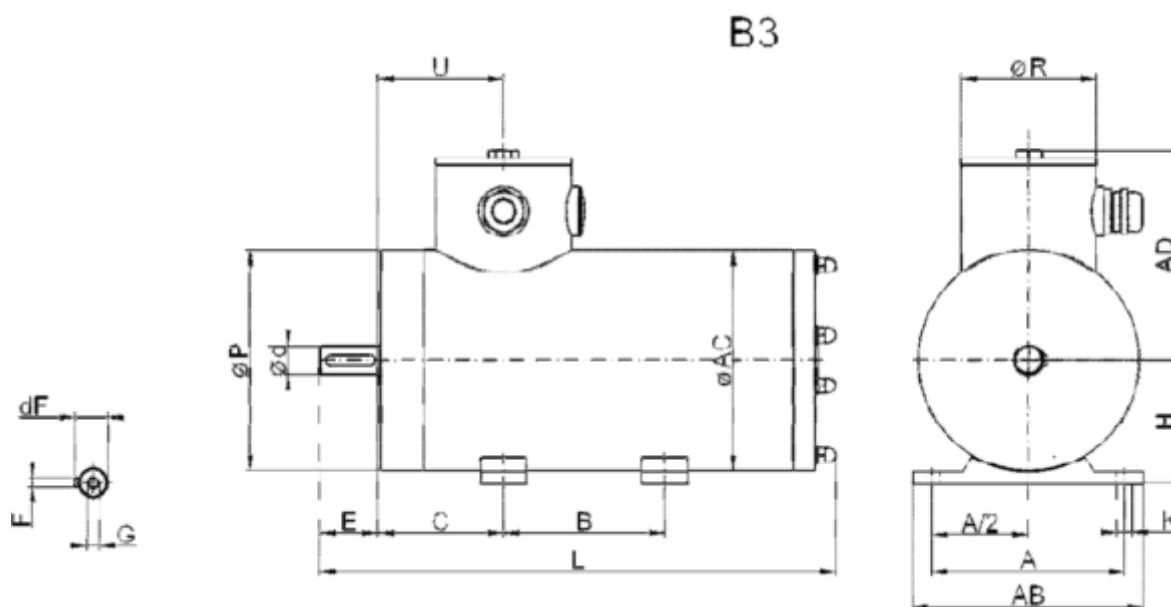

Article number: 25560011041270

Description: BEGE stainless steel AC motor EBS90S-4 IEC90 B3  
1,1KW 1400 rpm 3x230/400V 50HZ IP69K PTC

## Measures

A = 140	E = 50	Ød = 24
A/2 = 70	F = 8	ØR = 89
AB = 164	G = M8	
AC = 164	H = 90	
AD = 147	K = 9	
B = 100	L = 377	
C = 56	P = 164	
dF = 27	U = 155	